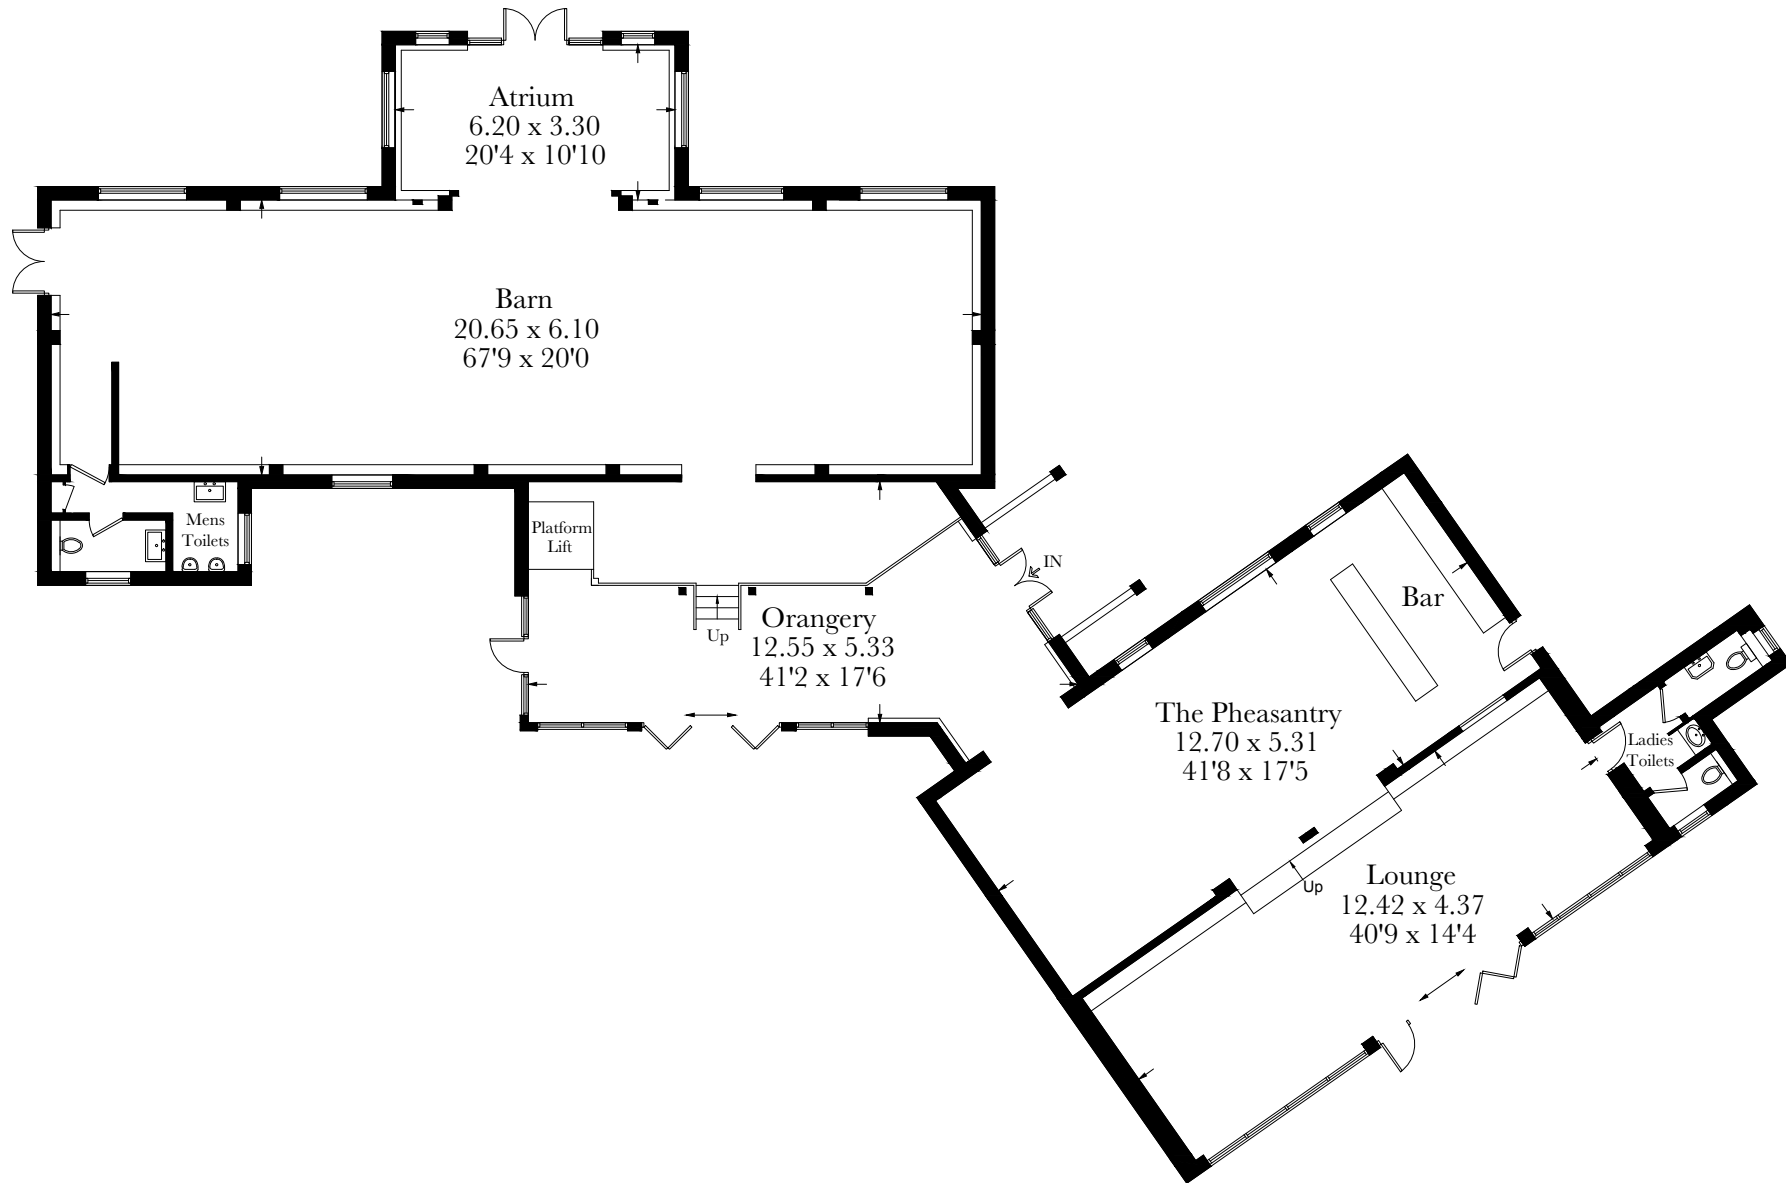

Approximate Gross Internal Area = 351.1 sq m / 3779 sq ft

This plan is for layout guidance only. Not drawn to scale unless stated. Windows and door openings are approximate. Whilst every care is taken in the preparation of this plan, please check all dimensions, shapes and compass bearings before making decisions reliant upon them. (ID410446)