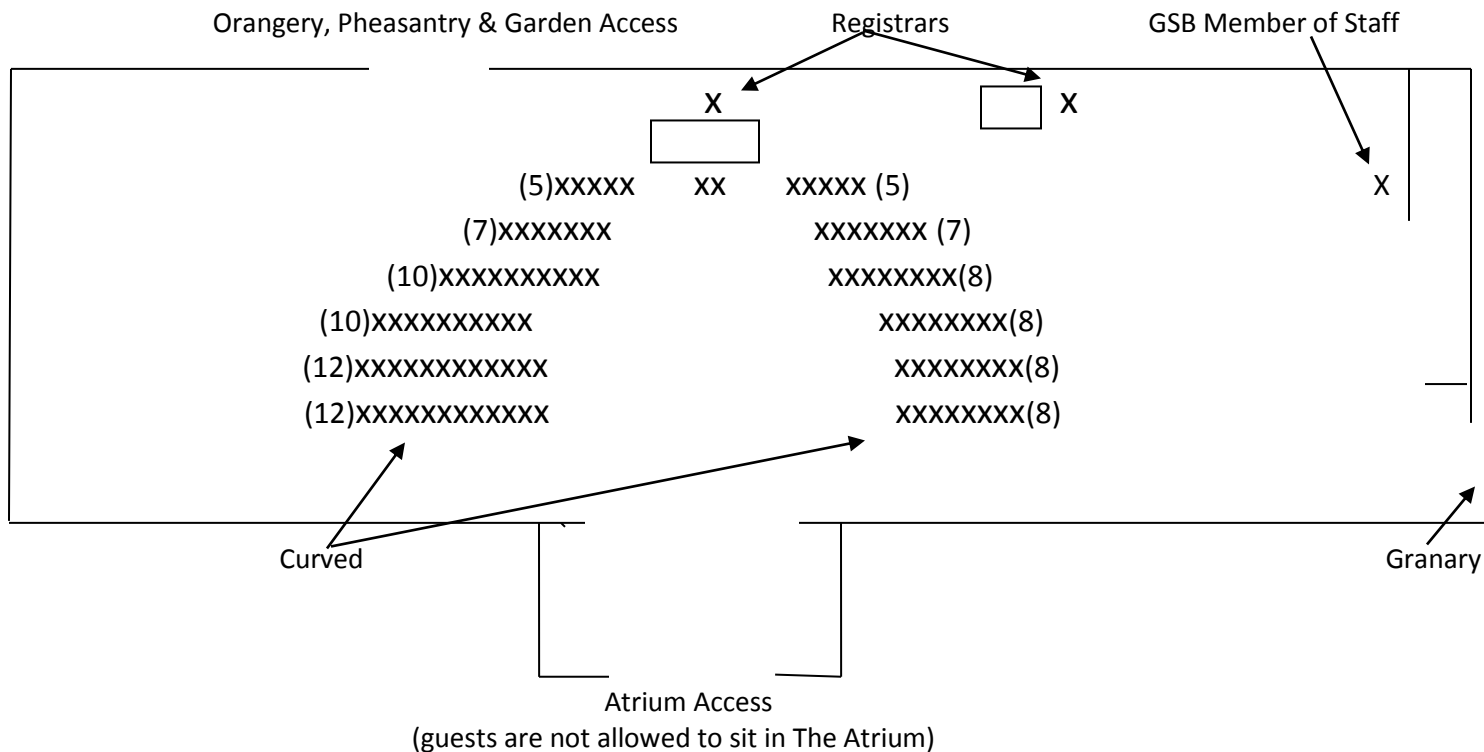

Horseshoe Ceremony Layout – Not to Scale

PLEASE NOTE - Do not leave rows free for VIP guests but put actual names on seats. This stops any confusion and does not leave empty seats at the front of the ceremony which may show in photographs.

100 guests Maximum

Registrar's table dimensions:

Square Table (mm) = 745h x 880w x 880d

Rectangle Table (mm) = 737h x 1220w x 607d