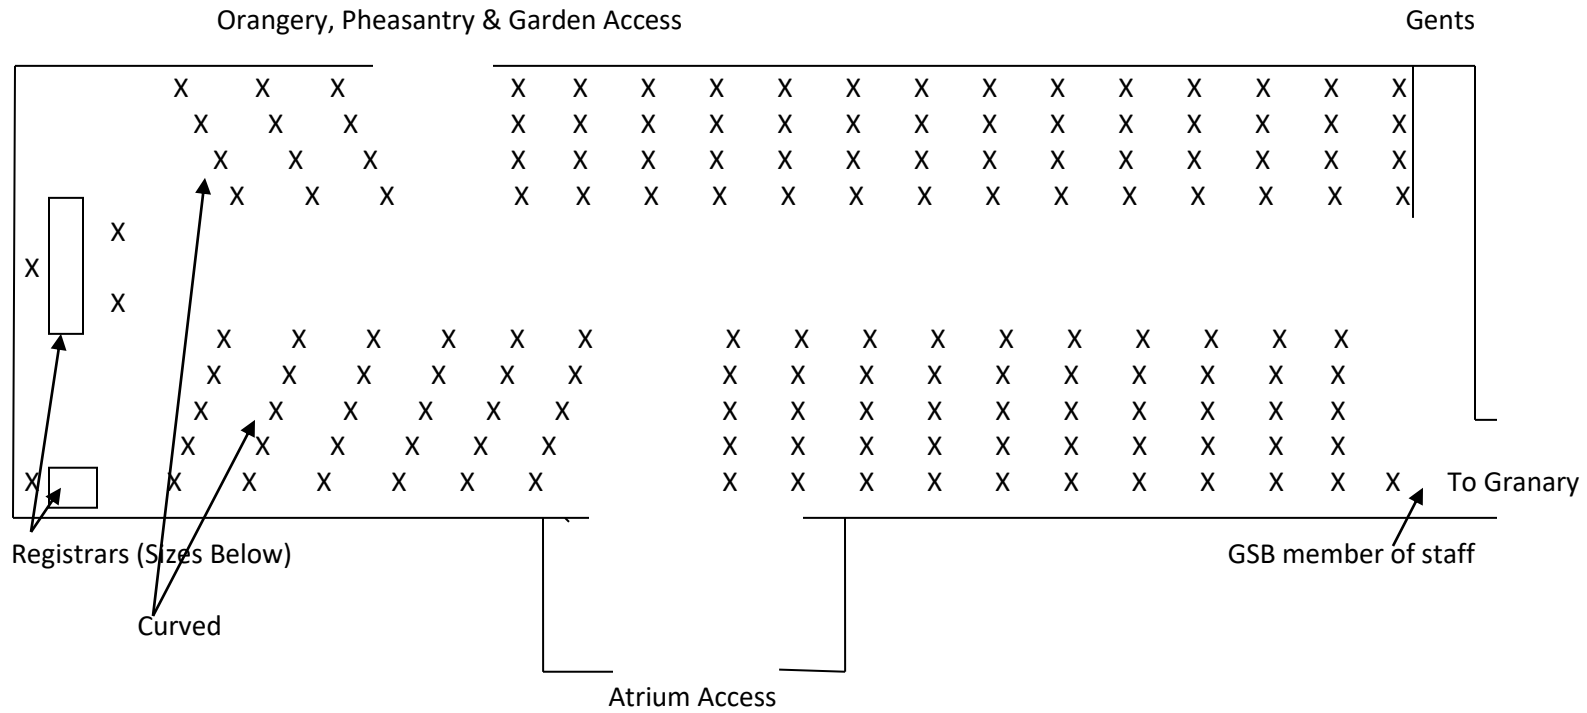

Long Ceremony Layout – Not to Scale

PLEASE NOTE - Do not leave rows free for VIP guests but put actual names on seats. This stops any confusion and does not leave empty seats at the front of the ceremony which may show in photographs.

150 guests inc Bride & Groom (NO SPARE CHAIRS)

Registrar's table dimensions:

Square Table (mm) = 745h x 880w x 880d

Rectangle Table (mm) = 737h x 1220w x 607d