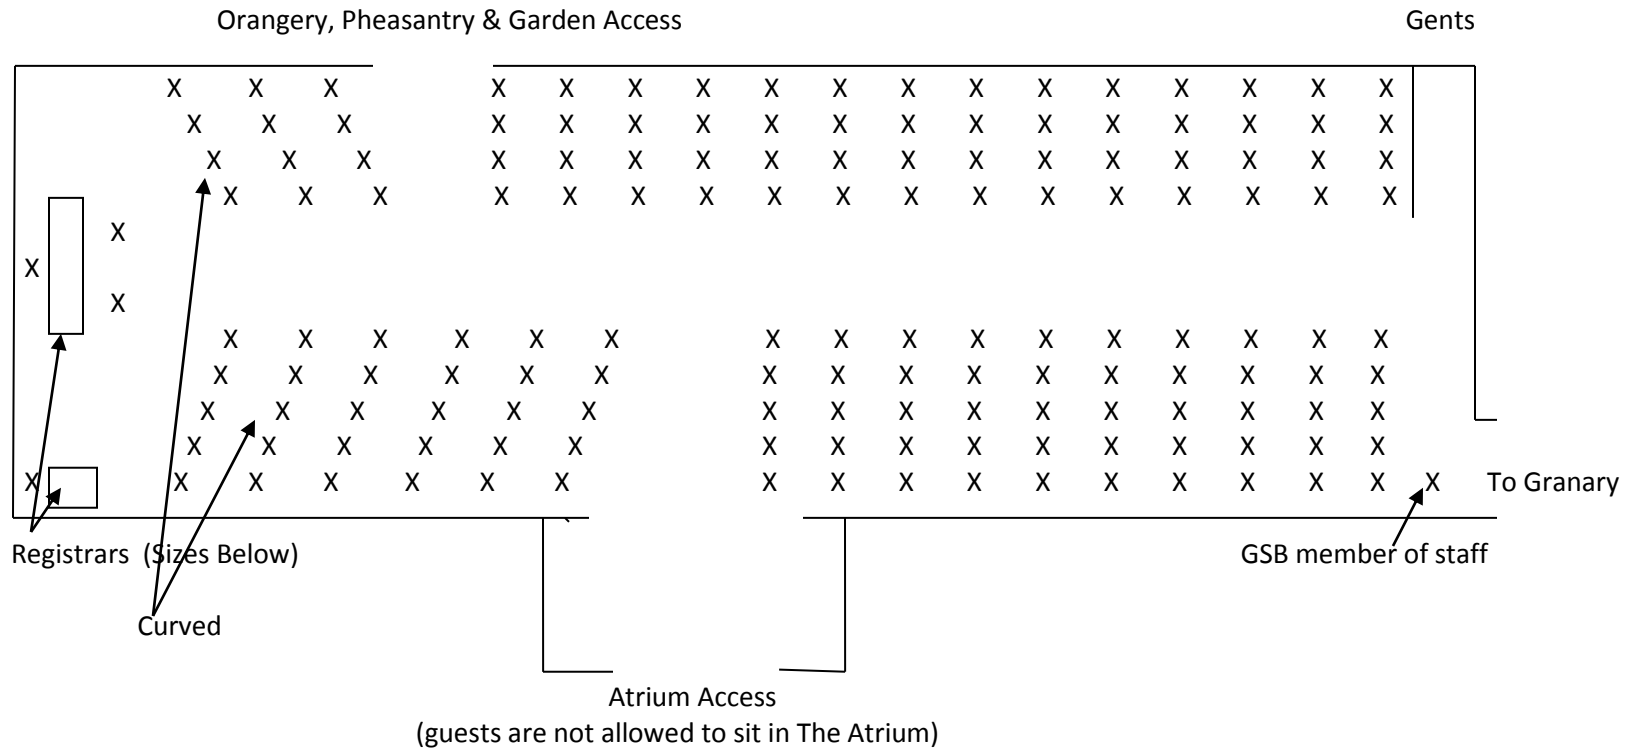

Long Ceremony Layout – Not to Scale

PLEASE NOTE - Do not leave rows free for VIP guests but put actual names on seats. This stops any confusion and does not leave empty seats at the front of the ceremony which may show in photographs.

150 guests (NO SPARE CHAIRS)

Registrar's table dimensions:

Square Table (mm) = 745h x 880w x 880d

Rectangle Table (mm) = 737h x 1220w x 607d